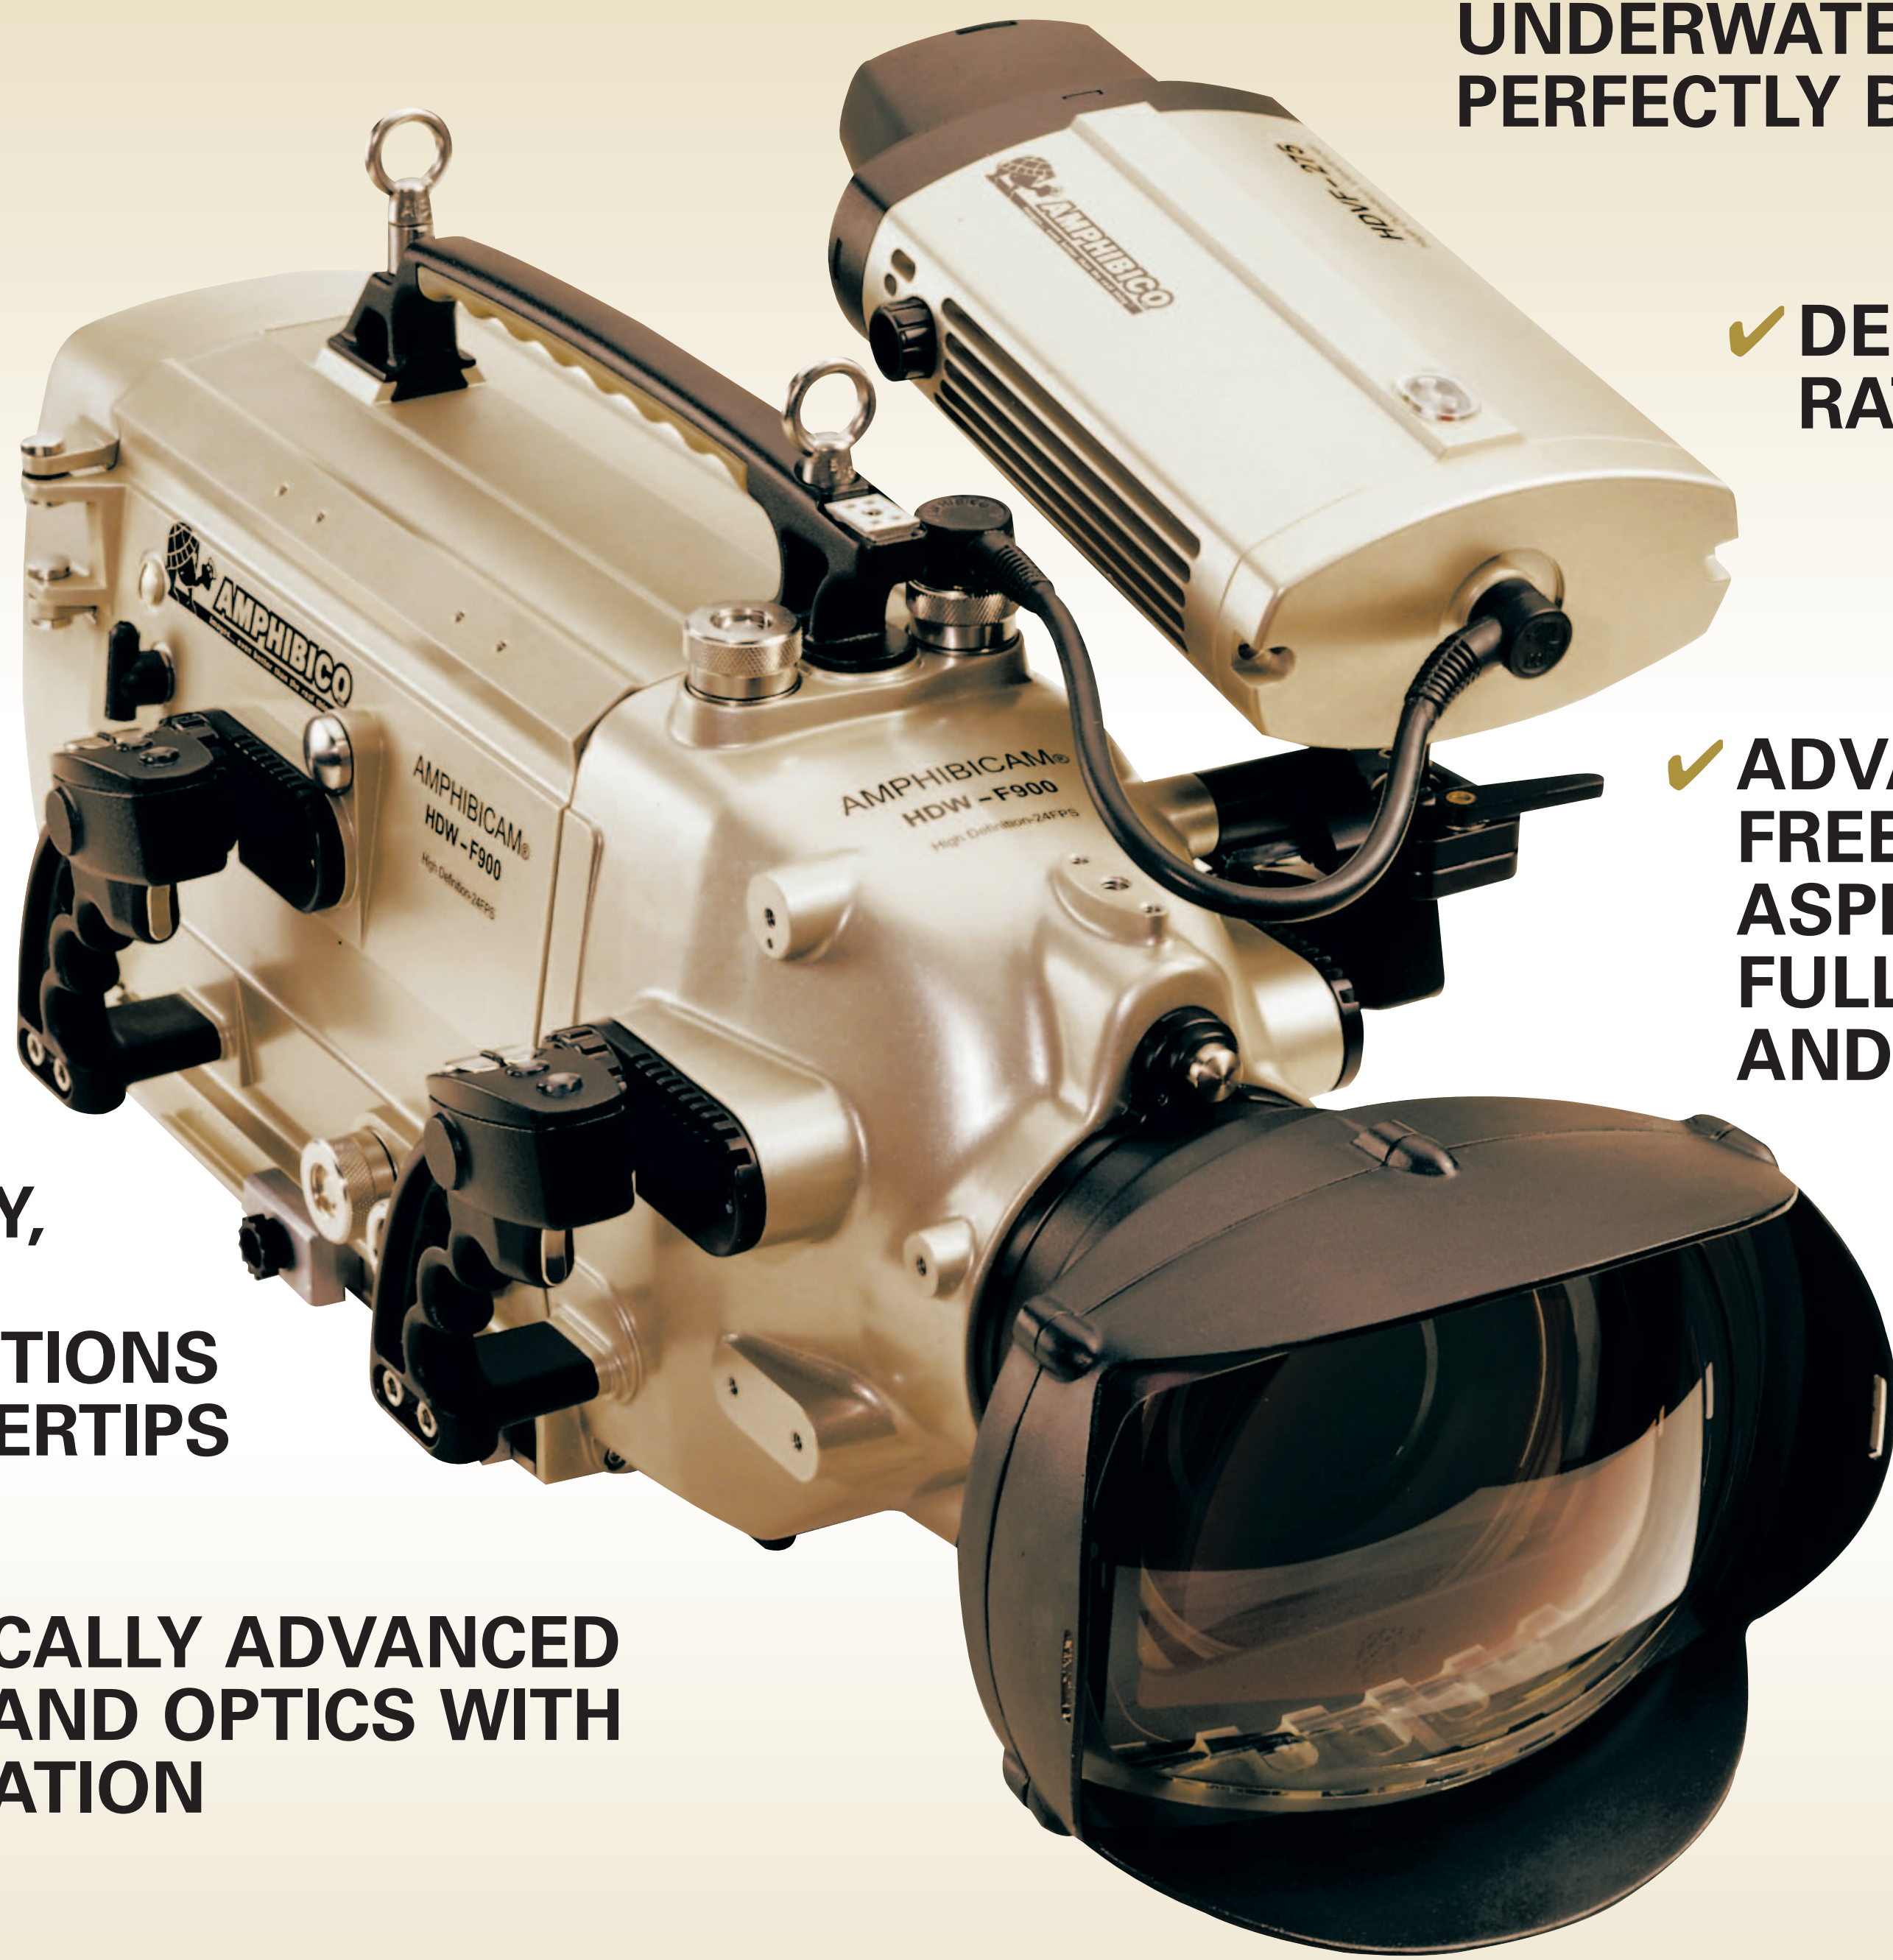

# HD Amphibicam®

PROFESSIONAL MARINE HOUSING FOR HD CAMERA  
AVAILABLE FOR SONY® HDW-F900 & PANASONIC VARICAM DVC PRO HD

- ✓ NEUTRALLY BUOYANT UNDERWATER & PERFECTLY BALANCED
- ✓ DEPTH TESTED AND RATED TO 100 METERS
- ✓ ADVANCED, DISTORTION FREE, HIGH DEFINITION ASPHERIC OPTICS WITH FULL ZOOM-THROUGH AND 120° FIELD OF VIEW
- ✓ FULL MENU CONTROL UNDERWATER
- ✓ BUILT-IN REMOTE CONNECTORS ALREADY INSTALL ON HOUSING FOR FOCUS, CAMERA FUNCTION OR REMOTE VIEWING –(OMBILICALS, REMOTES & VIDEO CABLES ARE AVAILABLE AS OPTIONAL ACCESSORIES)
- ✓ UNIQUE QUICK SET UP SADDLE ALLOW FROM UNDERWATER SHOOTING TO TOPSIDE IN LESS THAN 5 MINUTES AND TAPE / BATTERY CHANGE IN LESS THAN 2 MINUTES.
- ✓ TECHNOLOGICALLY ADVANCED VIEWFINDER AND OPTICS WITH 4X MAGNIFICATION
- ✓ USER-FRIENDLY, FULL CAMERA REMOTE FUNCTIONS AT YOUR FINGERTIPS

VH PD150

VH PD100

Surveyor 707

Dive Buddy

Navigator 900

VH VX2000

AMPHIBICAM